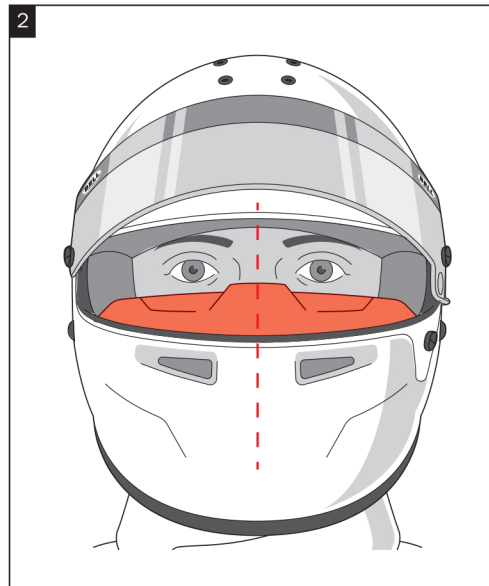

SERIOUS HEAD PROTECTION

⚠ IMPORTANT.

Read this notice before inserting the Breath Deflector in your helmet!

1. Insert the breath deflector between the shell and the face piece, with the protruding center facing outwards.

2. Center to field of vision.